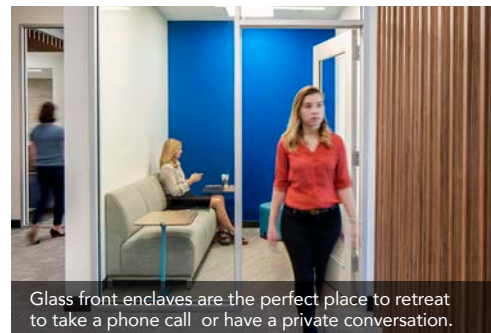

Glass front enclaves are the perfect place to retreat to take a phone call or have a private conversation.