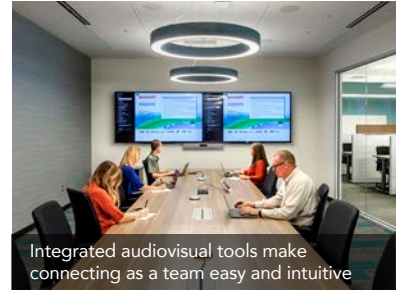

harder working spaces

The lobby features comfortable lounge furniture for visitors and employees to relax and meet as well as plenty of occasional tables to set down a drink or work materials.

Integrated audiovisual tools make connecting as a team easy and intuitive

primarily worked in private offices. Now, staff members *and* directors are situated at workstations strategically positioned in an open floor plan. Employees can access small enclaves for focused conversations and conference rooms with integrated audiovisual to make connecting as a team easy and intuitive. The enclosed areas feature glass fronts to maintain the open, airy feeling. For more laid-back discussions, the Merit Network team can gather in the new café space or lobby. Throughout the space, staff and visitors alike have options for where to work, meet and relax.