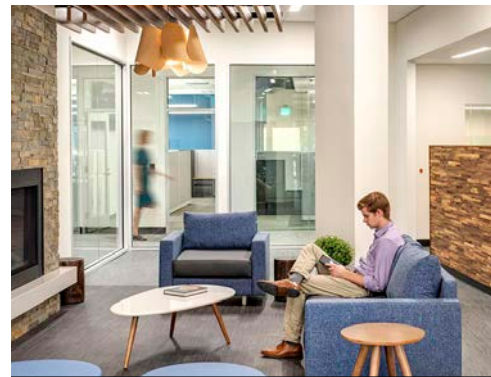

The client's lodge vision was achieved with rustic wood elements, a fireplace and cozy furniture.