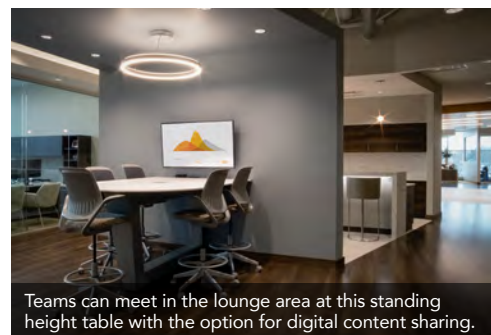

harder working spaces

Employees and visitors can gather in the open lounge area to work or meet in a variety of postures. Swivel lounge chairs feature tablet arms to take notes or hold mobile devices.

Formal conference room features sleek furnishings with integrated power access.

< continued **Serra Automotive**

The lounge area promotes team collaboration and socialization. Employees can meet, relax or have some fun on the working shuffle board. Private offices feature glass fronts to let natural light into the space and promote openness and transparency among the company.

NBS took a thoughtful approach designing the private offices at Serra Automotive, and that same attention to detail carries through the collaborative spaces. These spaces offer the same variety of postures for employees, with thoughtful designs that follow the flow of the architectural shape of the building. The lounge area features a custom high-top table next to a wall of monitors. Comfortable lounge furniture with tablet arms create a relaxed environment for team members to work together. For formal meetings, NBS designed a conference room that can seat up to sixteen.

Teams can meet in the lounge area at this standing height table with the option for digital content sharing.