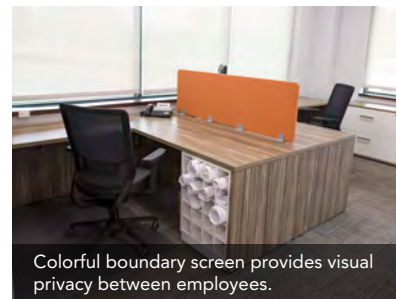

harder working spaces

Café space is comfortable and bright featuring a copper plumbing foot rail made by Solomon, as well as custom graphics to highlight company brand and services.

Existing conference table received a facelift with new laminate top.

The new plan removed walls and raised the ceiling to create a more expansive, welcoming environment. NxtWall glass office fronts feature clean lines and can be easily reconfigured for a changing office environment. Materials and furnishings—including a number of existing desks and casegoods—are used to literally and visually differentiate interconnected work zones. One wall is covered in whiteboard paint for old school brainstorming with markers and erasers.