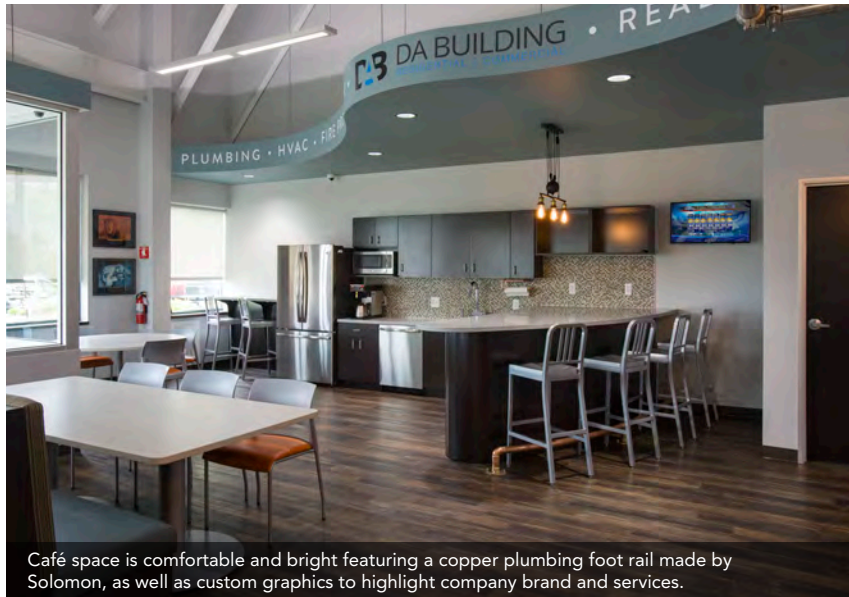

harder working spaces

Café space is comfortable and bright featuring a copper plumbing foot rail made by Solomon, as well as custom graphics to highlight company brand and services.

Existing conference table received a facelift with new laminate top.

Colorful boundary screen provides visual privacy between employees.

specs

Corporate
New Hudson, MI
6,500 sq/ft
1 floor
40 employees

solutions provided

Space planning
Architectural products
Construction
Floorcovering
Furniture
Millwork
Audiovisual
Branding and graphics

The new plan removed walls and raised the ceiling to create a more expansive, welcoming environment. NxtWall glass office fronts feature clean lines and can be easily reconfigured for a changing office environment. Materials and furnishings—including a number of existing desks and casegoods—are used to literally and visually differentiate interconnected work zones. One wall is covered in whiteboard paint for old school brainstorming with markers and erasers.

More information about this organization can be found at SolomonPlumbing.net

Benching workstations and open meeting area support touchdown work and collaboration.

NxtWall glass fronts add light to private offices and small enclaves for focus work.