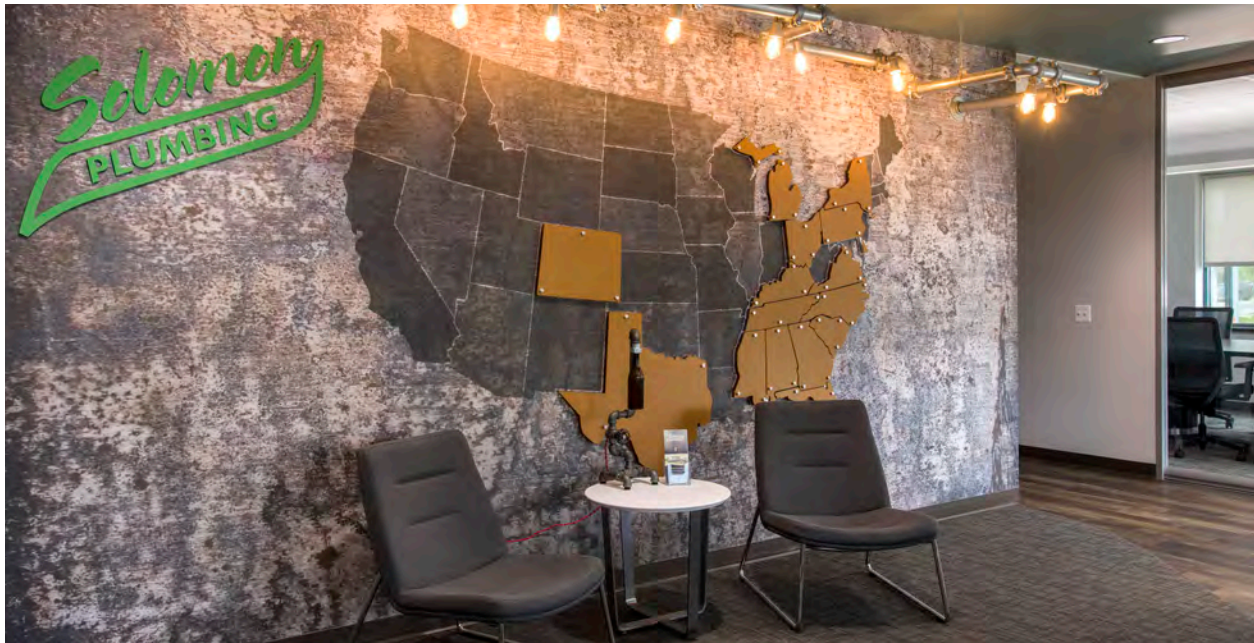

< continued **Solomon Plumbing**

A custom U.S. map makes a bold statement when you enter the building. The art is highlighted by industrial light fixtures created by Solomon as a nod to the trade and to showcase their skills.

For a memorable tribute to the trade, there are custom fixtures designed by NBS and fabricated by Solomon from industrial materials, such as the galvanized metal plumbing in overhead lighting.

Incorporating unique graphics helps to reinforce their brand. There's a wall-size map to illustrate Solomon's geographical reach, while an undulating blue soffit presents their sub-brands and service lines. Solomon is clearly positioned as capable and accomplished.

As in every other industry, the skilled trades are adapting to new technology and a changing workforce. For Solomon, their corporate office has become an important part of their overall business strategy with a wow factor that boosts employee satisfaction.

More information about this organization can be found at SolomonPlumbing.net