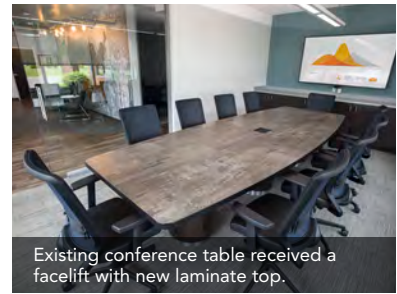

harder working spaces

Café space is comfortable and bright featuring a copper plumbing foot rail made by Solomon, as well as custom graphics to highlight company brand and services.

Existing conference table received a facelift with new laminate top.

Colorful boundary screen provides visual privacy between employees.

specs

Corporate
New Hudson, MI
6,500 sq/ft
1 floor
40 employees

solutions provided

Space planning
Architectural products
Construction
Floorcovering
Furniture
Millwork
Audiovisual
Branding and graphics

The new plan removed walls and raised the ceiling to create a more expansive, welcoming environment. NxtWall glass office fronts feature clean lines and can be easily reconfigured for a changing office environment. Materials and furnishings—including a number of existing desks and casegoods—are used to literally and visually differentiate interconnected work zones. One wall is covered in whiteboard paint for old school brainstorming with markers and erasers.

More information about this organization can be found at SolomonPlumbing.net

Benching workstations and open meeting area support touchdown work and collaboration.

NxtWall glass fronts add light to private offices and small enclaves for focus work.